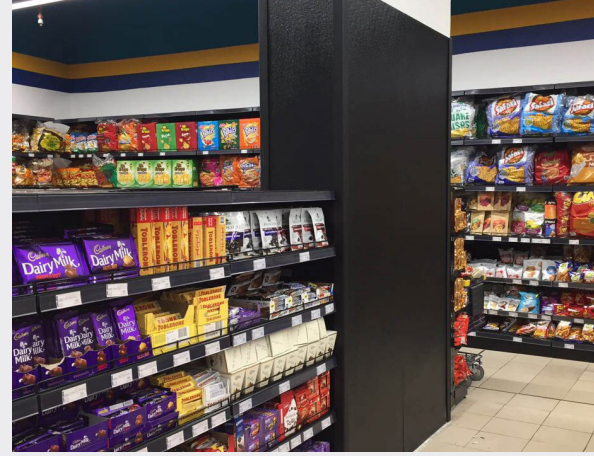

#### Main Issues in Supermarket Columns:

Supermarket columns are highly vulnerable areas in the front of house and have the following issues:

- Impact damage on walls
- Continuous repainting needed due to hard to clean walls
- Staining from heavy moisture and cleaning
- high levels of fungus and bacteria due to poor finishes leading to failure of food safety requirements and odours